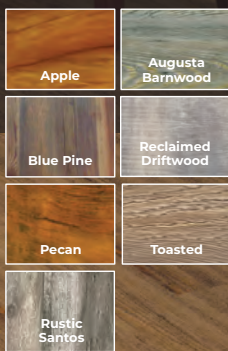

LOVE YOUR HOME AGAIN! COME IN & SEE OUR SELECTION OF PRODUCTS TO IMPROVE YOUR HOME

50th Windsor Plywood's ANNIVERSARY

Showcase Home & Garden Show

COME CHECK OUT OUR NATURAL LIVE EDGE LUMBER & SLABS

Ideal for counters, tabletops, mantels, desks or shelves. Each piece is unique and range in thickness from 2 to 5 inches. One or two natural live edges of various widths & lengths. Exotic or domestic species. We also have metal legs for coffee tables, end tables or benches to pair with our live edge pieces. More Info in-store. Ask us about finishing, delivery and installation options!

Customer Kitchen Island

EVERY PIECE IS ONE OF A KIND!

COME SEE US FOR SOMETHING TRULY UNIQUE FOR YOUR HOME

WE DO DOORS

Available in different styles & sizes.

WE OFFER IN-STORE DOOR SHOP SERVICES

10MM VINLOC VINYL PLANK FLOORING

- Planks click together
- No underlay needed
- Hygienic & easy to clean
- Scuff and stain resistant
- 2mm PVC top layer

MILES & MILES OF MOULDINGS

DECORATE WITH MOULDINGS

WINDOWS & DOORS

OUR EXPERTS CAN HELP YOU CUSTOMIZE YOUR WINDOW & DOOR PACKAGE