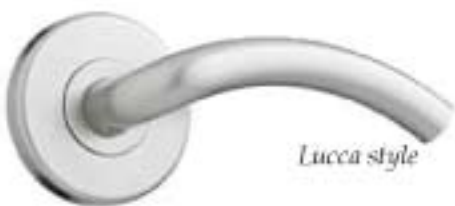

### Beautiful European Designs

A modern masterpiece of stylish engineering, the daring designs beautifully complement any setting with enhanced panache and minimalism. Contemporary styles with designs inspired by Italian artistry, they bring the flavour of modernism to any room. The Distinctive silhouettes are designed to blend with today's inspiring interiors while maintaining their own personality.

**WEISER LOCK**

*Pisa style*

*Elba style*

*Lucca style*

*Milana style*

*Roma style*