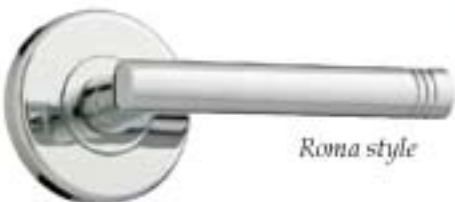

**WEISER LOCK**

*Pisa style*

*Elba style*

*Lucca style*

*Milana style*

*Roma style*

### Finishes for Every Style Home

Choose from a wide variety of finishes. Brass and bronze door hardware and more!

*Bright Brass*

*Satin Chrome*

*Satin Stainless Steel*

*Bright Brass & Brushed Brass*

*Bright Chrome*