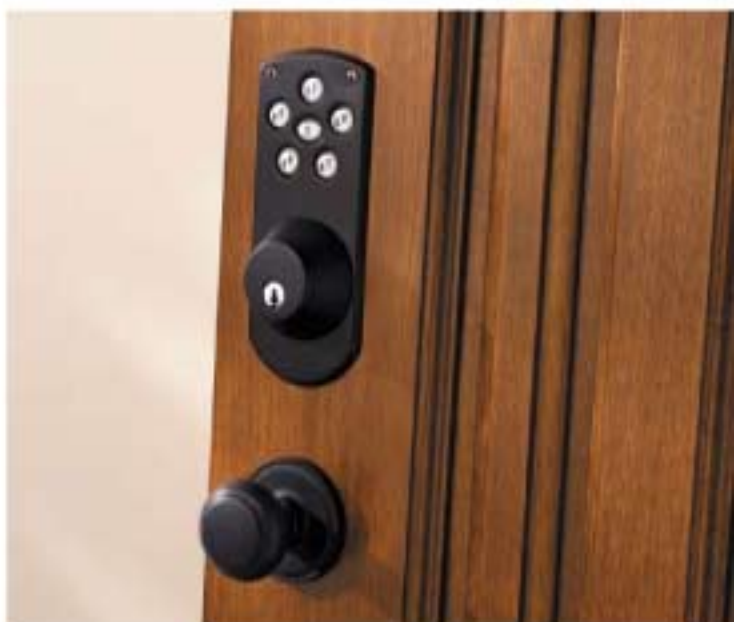

Get a Handle

Back in Black!

Iron Black Finish

This new look from Weiser is a warm rustic finish that will add drama and character to any home. Iron Black Products include:

- Augusta Handle Set
- Aspen Lever Family
- Troy Knob Family
- D3000 Series Deadbolt
- Powerbolt

Aspen style Lever

Troy style knob

WEISER LOCK[®]

One of our most popular gripset styles, the Augusta shown in Iron Black finish

Powerbolt Keyless Door Locks

Powerbolt provides the convenience of keyless door locks and entry systems for today's active lifestyle. The latest in electronic technology operates on just 4 AA batteries and permits access with your personalized code or a key. It is easy to install, easy to program and easy to use. Powerbolt requires no wiring and easily replaces existing door hardware.

The perfect answer for a busy family with an active lifestyle.

Free Turning Collar surrounds the cylinder mechanism to resist pipe wrenches or plier attacks

Tapered Edge Outside trim at an angle that deters attacks with pliers or wrenches

Free turning Collar & Tapered Edge The best of both. Combines benefits of both styles.

Home Security

Styles for every level of home security. Features a sturdy 1" throw. When extended, the bolt is locked into position and cannot be forced back. The concealed free-turning hardened steel roller deters saw-through.